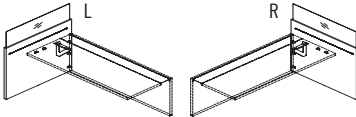

Height: 53½" (1357 mm), including the 12½" (315 mm) H acrylic screen			
46 x 1½ x 53½	1172 x 38 x 1357	CNNNS-LEST4654	810
Height: 47½" (1207 mm), including the 8" (203 mm) H acrylic screen			
46 x 1½ x 47½	1172 x 38 x 1207	CNNNS-LEST4647	718

Choose left or right, add L or R at the end of the code.

Center panel bases for single-sided surfaces, frosted screen *Full 1½" (38 mm) thick laminate end panels. Place at the junction of 2 single surfaces. Hardware included.*

46" W base compatible with 30" D surfaces.