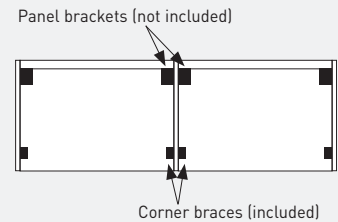

Bracket position: