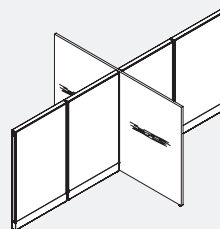

62" (1575 mm) or more in width:
horizontal wood grain.