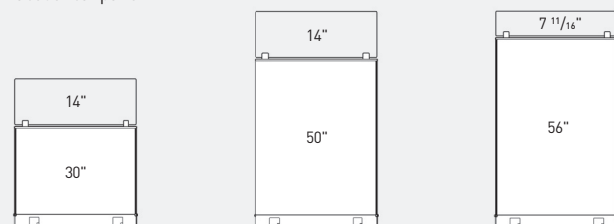

Specification notes

- Fits on top cap of acoustical panel or stackable acoustical panel in order to provide a visual barrier.
- Cannot be used on laminate gallery panels.
- Does not allow the routing of cables along the top raceways of the panel run where the screens are installed.
- A power top feed or cable management pole cannot be used with a privacy screen.
- Single screens 48" (1213 mm) to 60" (1518 mm) in width are mounted with a third support in the middle.
- Screens for two panels are mounted using four supports.
- Field assembly required.

Sample order

VSACX- 08 24, SK-1S
| Product code | Height | Width | Acrylic

Uses

The following combinations can achieve a height comparable to that of the acoustical panel: