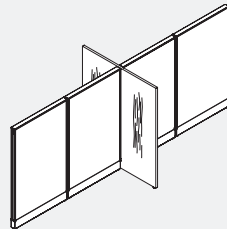

Uses

Wood grain:

Up to 50" (1271 mm) in width:
vertical wood grain.