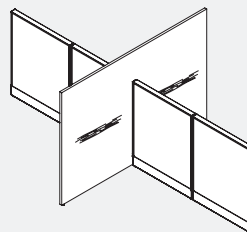

Installation on lower height panels.
(requires 2 VPAR-__ rails).