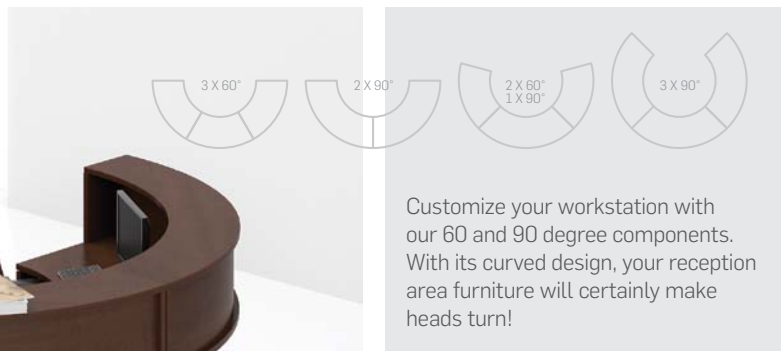

Customize your workstation with our 60 and 90 degree components. With its curved design, your reception area furniture will certainly make heads turn!